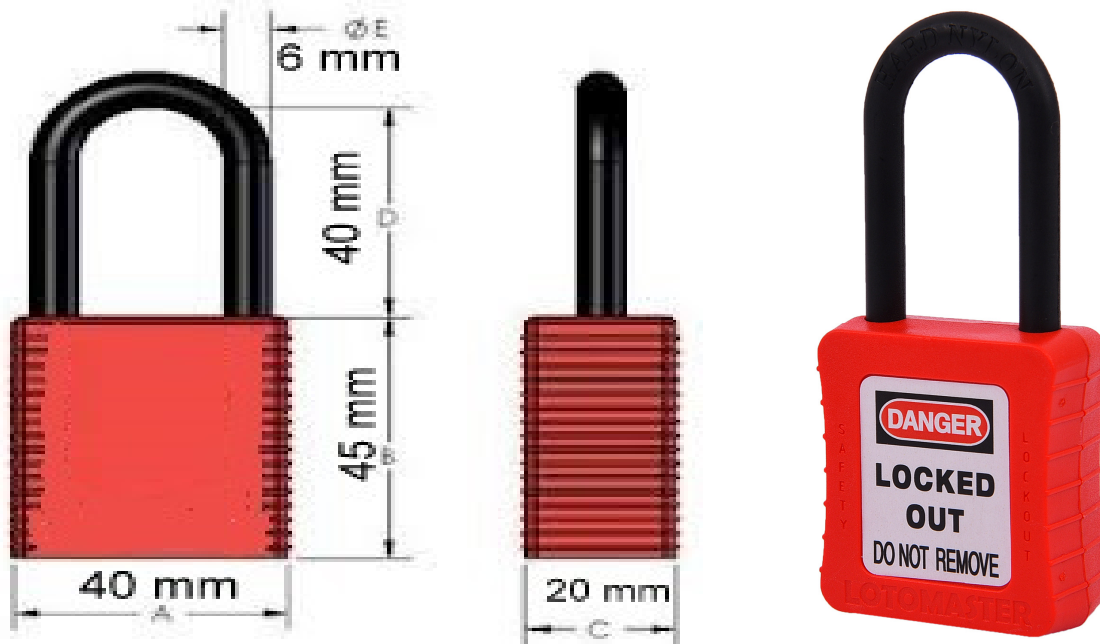

LOCKOUT DE-ELECTRICAL PADLOCK

Product code: LM-DEPL
Model: De-Electric Padlock

De-Electric safety Lockout padlocks come with a plastic shackle which helps prevent electrocution and arc flashing. These padlocks have standard shackle length of 40mm and 6-pin precision machined keys for extra security. They are available in 8 bright colours and also key different, key alike and with master key option